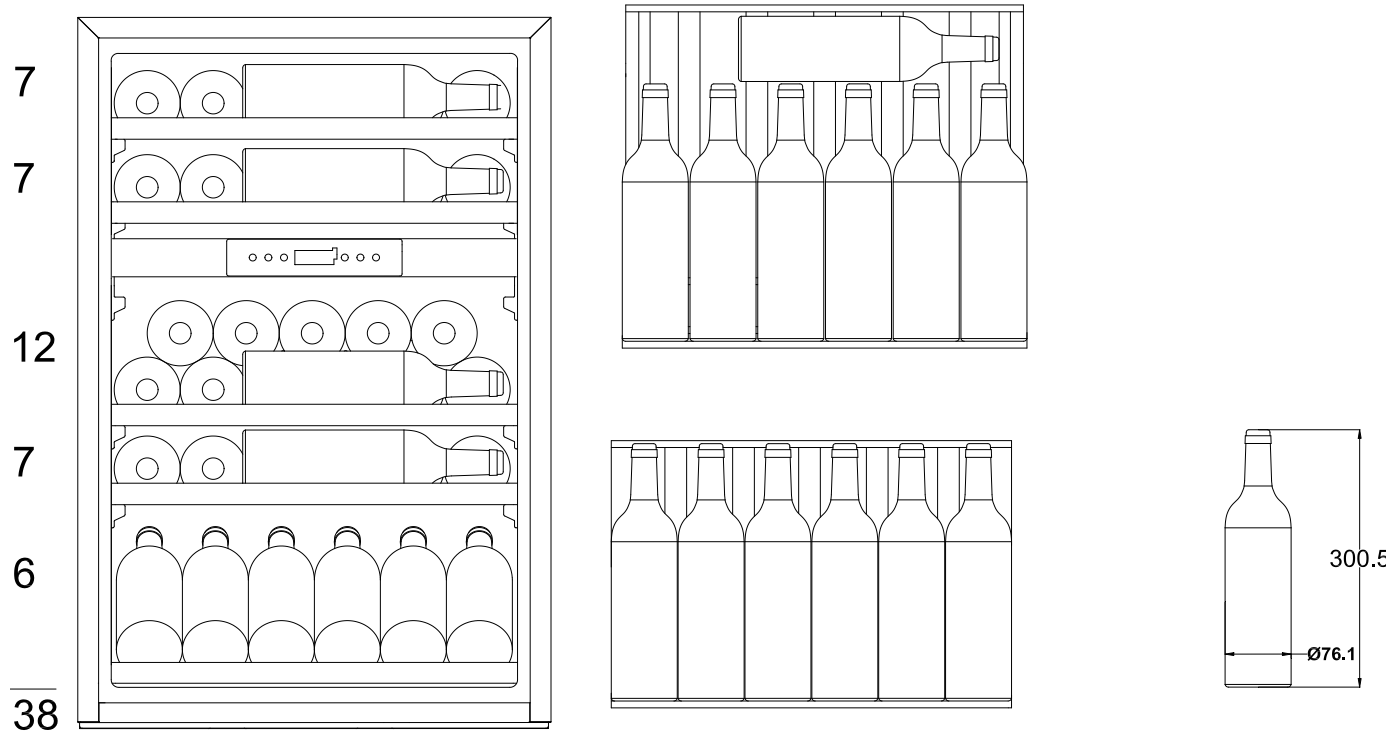

JC-128WD WKD49

Loading Plan with Display Shelf

Loading Plan without Display Shelf